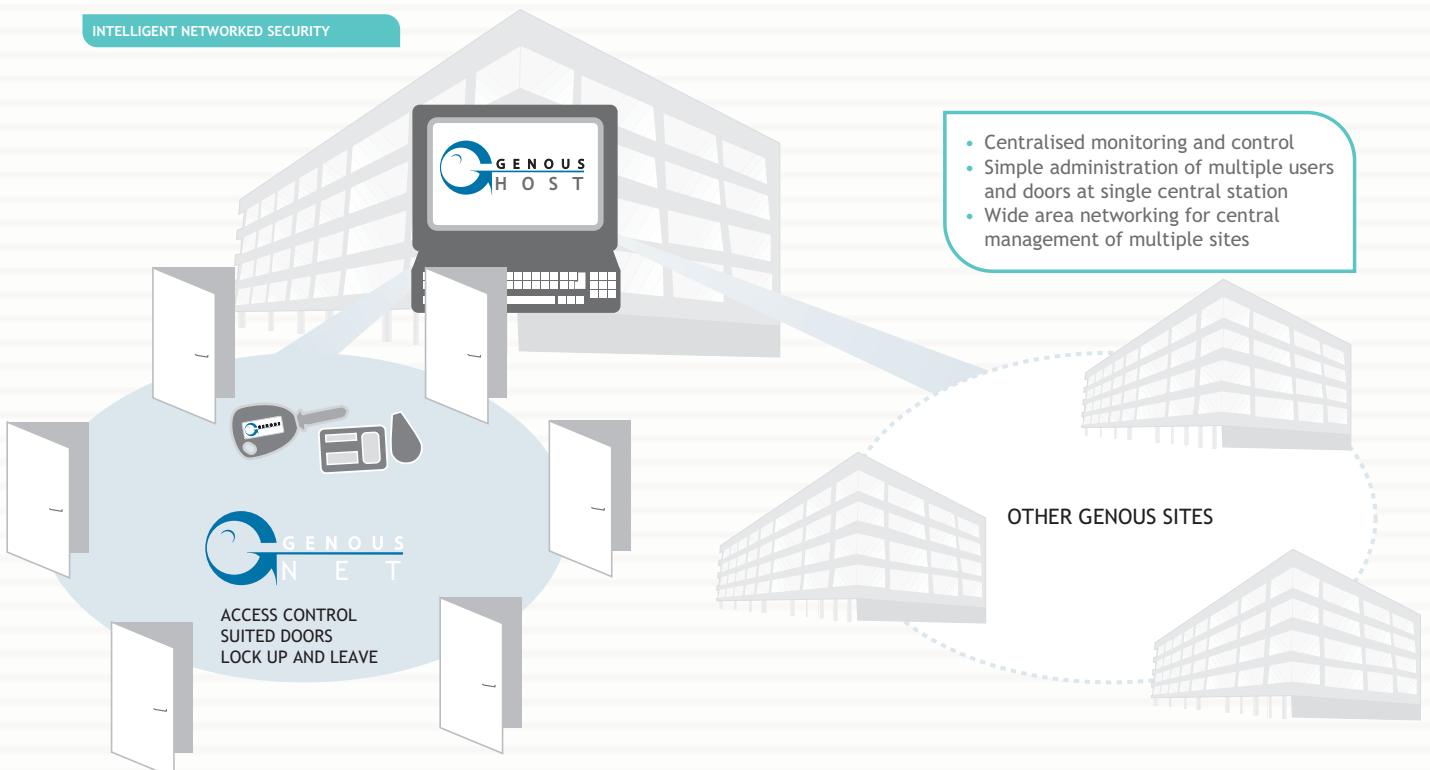

## INTELLIGENT STAND-ALONE SECURITY

- Cohesive security plan
- Audit trail of use and misuse
- Simplified keyholding
- Flexible electronic key suiting

Cost-effective upgrade to networked solutions

## INTELLIGENT NETWORKED SECURITY

- Centralised monitoring and control
- Simple administration of multiple users and doors at single central station
- Wide area networking for central management of multiple sites